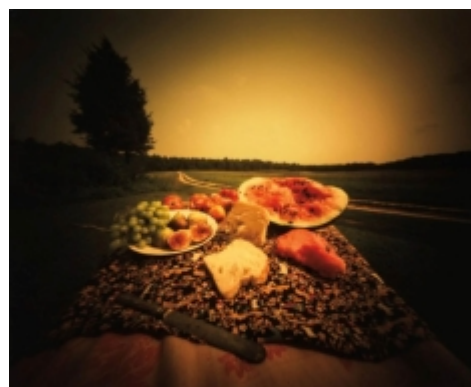

King William County, Virginia;

Woman in White by an Abandoned House, 1998

Gelatin silver pinhole photograph

20 x 24 ins.

Acquired with funds from the Board of Visitors

Muscarella Museum of Art Endowment

WILLIE ANNE WRIGHT

Midlothian, Virginia: Still Life with Richard's Road #4, 1981

Cibachrome pinhole photograph

14 x 18 ins.

Acquired with funds from the Board of Visitors

Muscarella Museum of Art Endowment

Muscarella Museum of Art Acquisitions